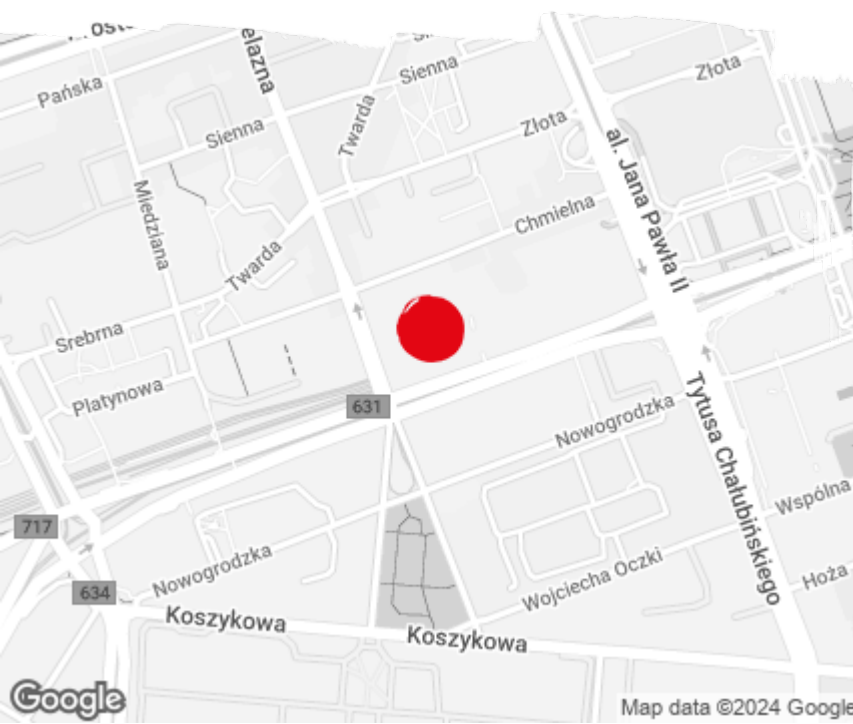

Lokalizacja | Location

Dostępna powierzchnia | Available space

po zalogowaniu | after login

Dostępna powierzchnia biurowa
Available office space

po zalogowaniu | after login

Minimalna powierzchnia biurowa
Minimum office space